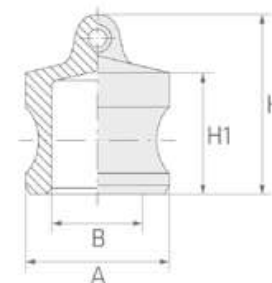

FITTINGS › THREADED FITTINGS

QUICK COUPLING - DP DUSTPLUG

1.4408 (1/1)

INCH	NW	A	B	H1	H	Grade AISI kg/pce.	1.4408 316/316L *)
1/2"	15	24.3	14.2	26.3	36.0	0.090	x
3/4"	20	32.0	21.2	25.0	35.0	0.900	x
1"	25	36.7	23.8	30.5	44.5	0.132	x
1 1/4"	32	45.5	28.6	37.7	52.7	0.264	x
1 1/2"	40	53.4	36.0	38.7	53.7	0.288	x
2"	50	63.0	45.5	42.8	57.8	0.446	x
2 1/2"	65	75.7	56.4	46.0	71.0	0.655	x
3"	80	91.5	73.2	46.0	72.0	0.830	x
4"	100	119.5	100.0	50.0	76.0	1.205	x