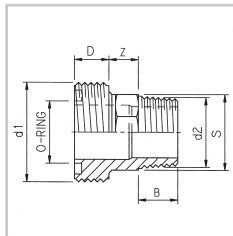

ADAPTOR NIPPLE (PARTS)

Draadeind
Gewindestück
Collet d'union fileté
Adattore a filetto
Nipple adaptador

ART.CODE	d1	d2	Z	B	D	S	O-RING	QUANTITY
15007697	5/8" (M)	1/4" (M)	14	12	10	23	12.37x2.62	50
15007206	3/4" (M)	3/8" (M)	15	12	11	25	15.55x2.62	50
15007698	1" (M)	1/2" (M)	17	16	12	28	20.22x3.53	50
15007634	1 1/4" (M)	3/4" (M)	18	17	12	32	28.17x3.53	50
15007272	1 1/2" (M)	1" (M)	18	21	14	38	32.92x3.53	50
15007210	2" (M)	1 1/4" (M)	19	24	16	46	40.64x5.33	25
15007700	2 1/4" (M)	1 1/2" (M)	19	24	18	55	46.99x5.33	25
15007212	2 3/4" (M)	2" (M)	20	28	20	65	59.69x5.33	25
	ZGTD	2 1/2" (M)	21	34	30	94	78.74x5.33	10
	ZGTD	3" (M)	25	37	35	114	97.79x5.33	5
	ZGTD	4" (M)	28	43	40	138	117.5x5.33	5