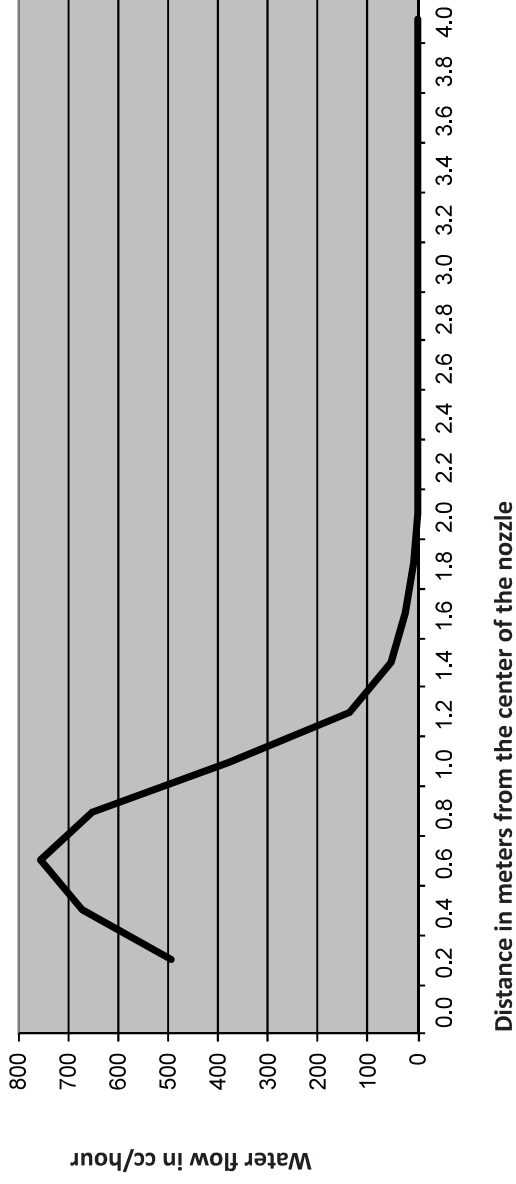

Sprayer type: Nylon watering nozzle
 Color: brown
 Article code: 4.30--1
 Test pressure: 2.5 Bar
 Height: 2.2 m
 Checkvalve: no

Measured data

X	Average (CC/hour)	Average (%)
0.0		
0.2	491	15
0.4	672	21
0.6	756	24
0.8	650	20
1.0	377	12
1.2	137	4
1.4	55	2
1.6	27	1
1.8	10	0
2.0	2	0
2.2	0	0
2.4	0	0
2.6	0	0
2.8	0	0
3.0	0	0
3.2	0	0
3.4	0	0
3.6	0	0
3.8	0	0
4.0	0	0

Spray pattern
 Nylon watering nozzle Brown 4.30. ** 1

Spray pattern
 Nylon watering nozzle Brown 4.30. ** 1