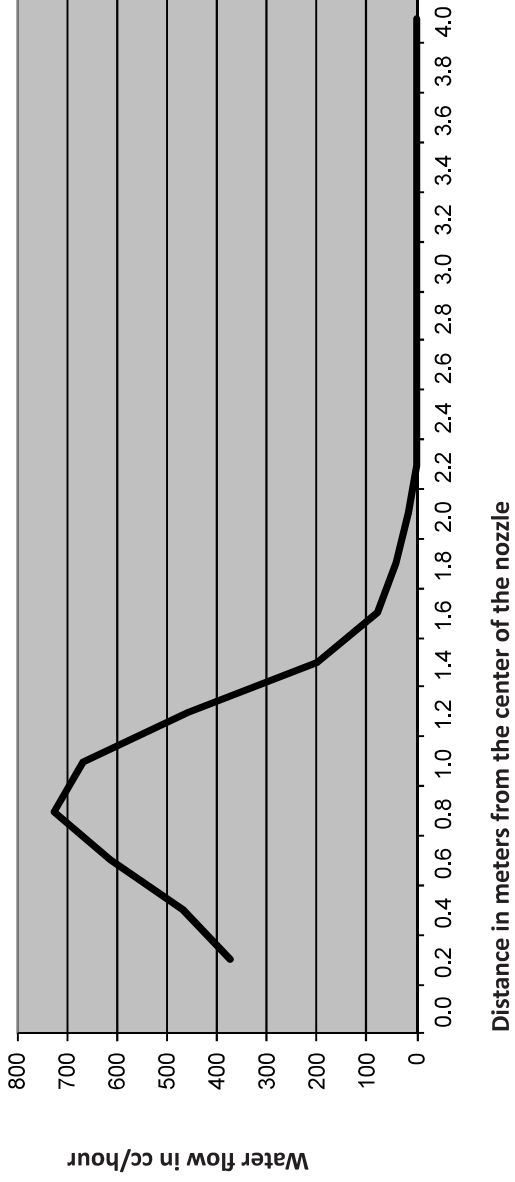

Sprayer type: Nylon watering nozzle
 Color: grey
 Article code: 4.30--3
 Test pressure: 2.5 Bar
 Height: 2.2 m
 Checkvalve: no

Measured data

X	Average (CC/hour)	Average (%)
0.0		
0.2	373	10
0.4	467	13
0.6	612	17
0.8	726	20
1.0	668	18
1.2	458	13
1.4	200	6
1.6	79	2
1.8	40	1
2.0	15	0
2.2	0	0
2.4	0	0
2.6	0	0
2.8	0	0
3.0	0	0
3.2	0	0
3.4	0	0
3.6	0	0
3.8	0	0
4.0	0	0

Spray pattern
 Nylon watering nozzle Grey 4.30. ** 3

Spray pattern
 Nylon watering nozzle Grey 4.30. ** 3