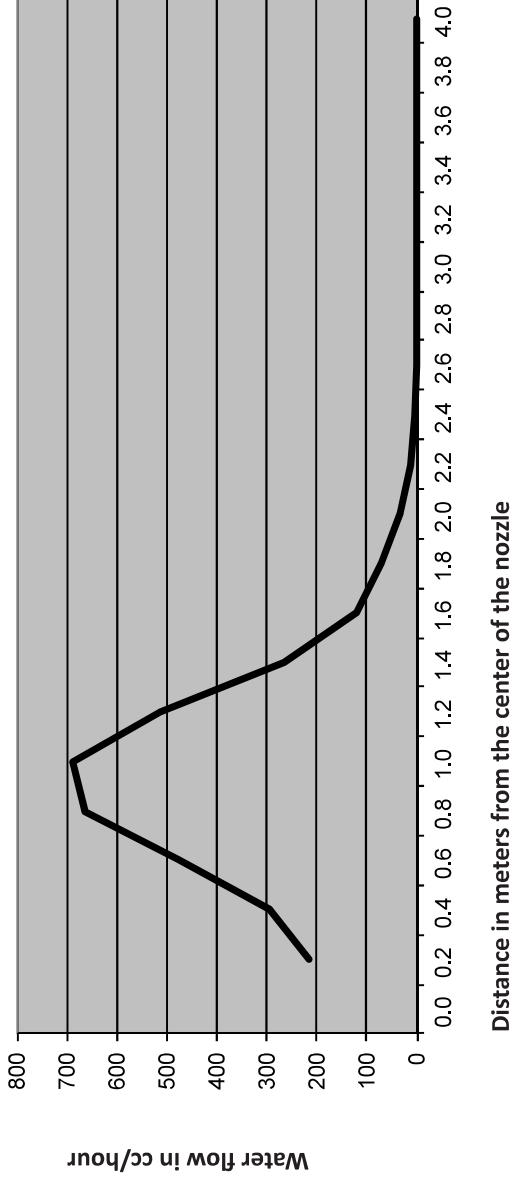

Sprayer type: Nylon watering nozzle
 Color: blue
 Article code: 4.30--4
 Test pressure: 2.5 Bar
 Height: 2.2 m
 Checkvalve: no

Measured data

X	Average (CC/hour)	Average (%)
0.0		
0.2	216	6
0.4	293	9
0.6	477	14
0.8	661	20
1.0	688	21
1.2	515	15
1.4	267	8
1.6	120	4
1.8	69	2
2.0	32	1
2.2	13	0
2.4	3	0
2.6	0	0
2.8	0	0
3.0	0	0
3.2	0	0
3.4	0	0
3.6	0	0
3.8	0	0
4.0	0	0

Spray pattern
 Nylon watering nozzle Blue 4.30. ** 4

Spray pattern
 Nylon watering nozzle Blue 4.30. ** 4