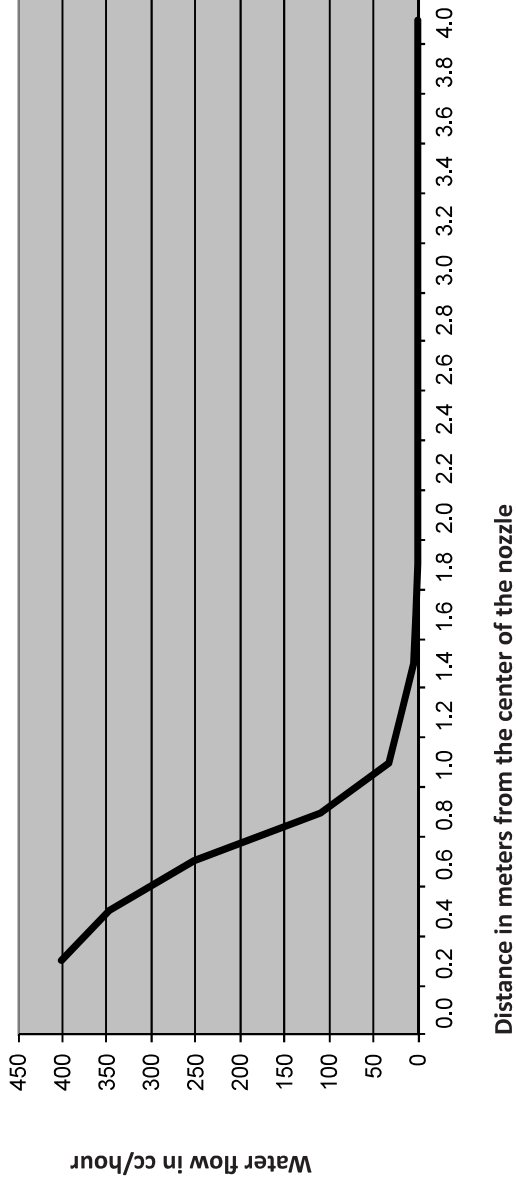

Sprayer type: Misting nozzle
Color: bluewhite
Article code: 4.32.--4
Test pressure: 2.5 Bar
Height: 2.2 m
Checkvalve: no

Measured data

X	Average (CC/hour)	Average (%)
0.0		
0.2	400	34
0.4	347	30
0.6	253	22
0.8	109	9
1.0	33	3
1.2	18	2
1.4	5	0
1.6	1	0
1.8	0	0
2.0	0	0
2.2	0	0
2.4	0	0
2.6	0	0
2.8	0	0
3.0	0	0
3.2	0	0
3.4	0	0
3.6	0	0
3.8	0	0
4.0	0	0

Spray pattern
Misting nozzle Bluewhite 4.32. ** 4