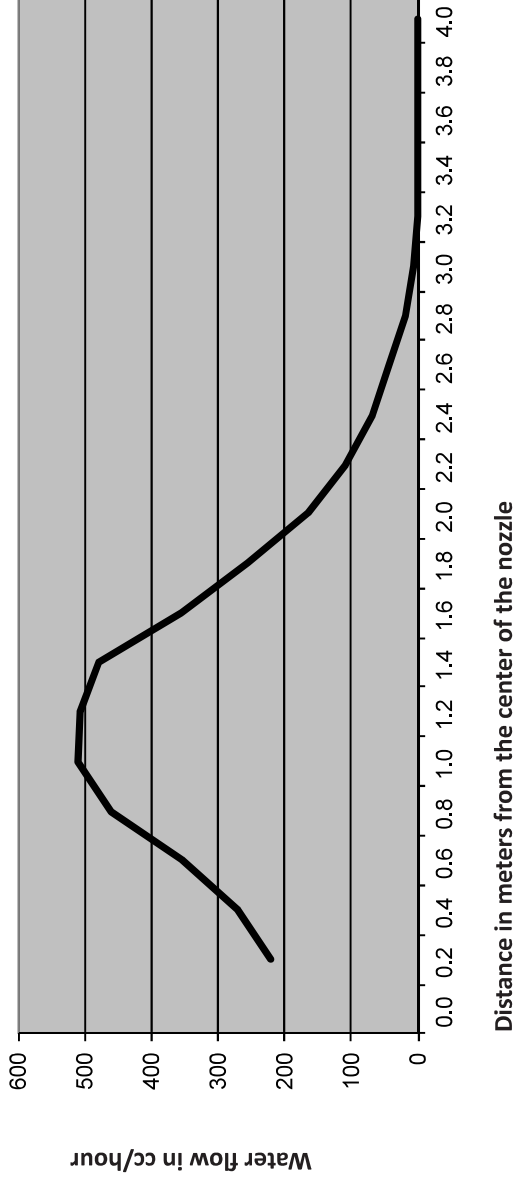

Sprayer type: Pin nozzle
Color: green
Article code: 4.35.-2
Test pressure: 2.5 Bar
Height: 2.2 m
Checkvalve: no

Measured data

X	Average (CC/hour)	Average (%)
0.0		
0.2	220	6
0.4	270	7
0.6	355	9
0.8	461	12
1.0	510	13
1.2	508	13
1.4	479	13
1.6	355	9
1.8	254	7
2.0	166	4
2.2	108	3
2.4	69	2
2.6	42	1
2.8	19	0
3.0	6	0
3.2	0	0
3.4	0	0
3.6	0	0
3.8	0	0
4.0	0	0

Spray pattern
Pin nozzle Green 4.35. ** 2