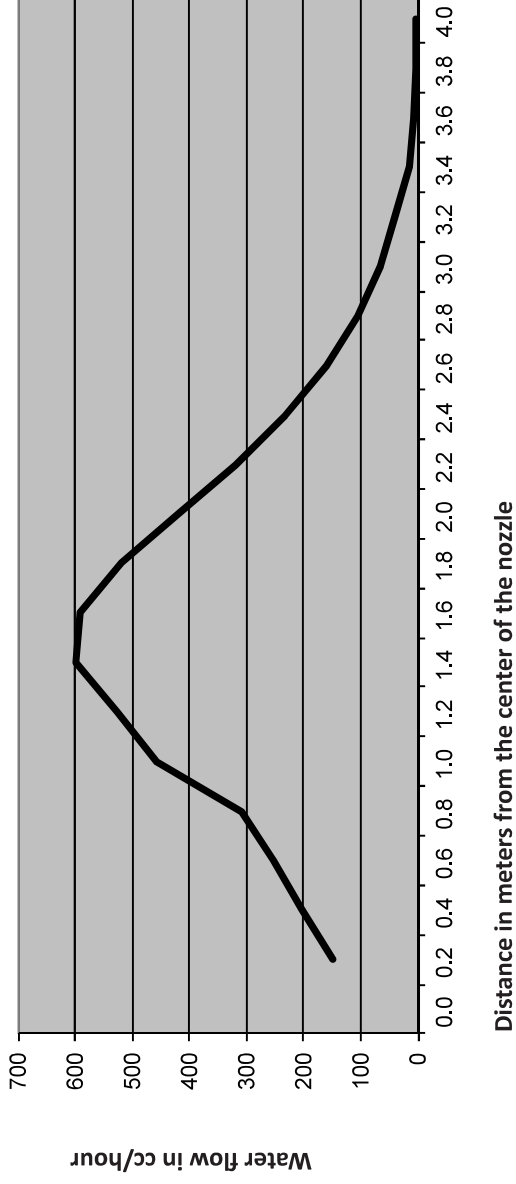

Sprayer type: Pin nozzle
 Color: purple
 Article code: 4.35.-8
 Test pressure: 2.5 Bar
 Height: 2.2 m
 Checkvalve: no

Measured data

X	Average (CC/hour)	Average (%)
0.0		
0.2	148	3
0.4	201	4
0.6	253	5
0.8	308	6
1.0	456	9
1.2	527	11
1.4	599	12
1.6	593	12
1.8	518	10
2.0	417	8
2.2	320	6
2.4	233	5
2.6	160	3
2.8	105	2
3.0	65	1
3.2	40	1
3.4	16	0
3.6	8	0
3.8	4	0
4.0	2	0

Spray pattern
 Pin nozzle Purple 4.35. ** 8

Spray pattern
 Pin nozzle Purple 4.35. ** 8